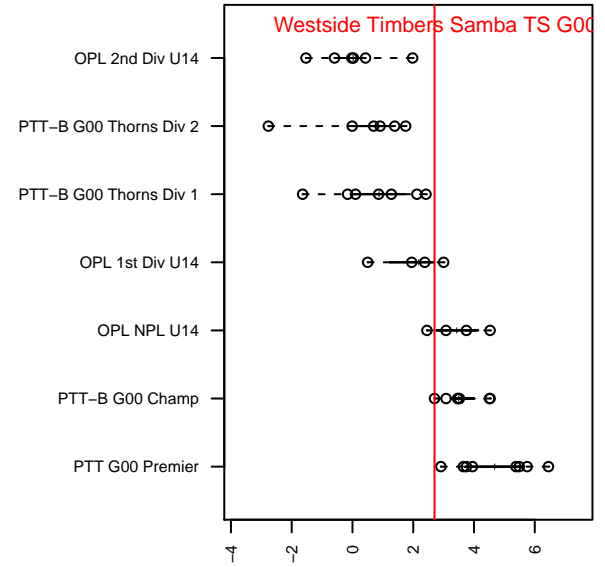

# Westside Timbers Samba TS G00

Westside Timbers  
 Beaverton, OR  
 G00 total strength=1155  
 attack=3.45 defense=3.39  
 fall league = PTT-B G00 Championship  
 spr league = Spr OYS G00 Div 1

alt names used:  
 WT G00 Samba TS  
 Westside Timbers G00 Samba TS  
 WT G00 Samba TS  
 Westside Timbers G00 Samba TS  
 Westside Timbers G00 Samba TS  
 Westside Timbers G00 Samba TS  
 Westside Timbers Samba

Venues played:  
 2014 Starfire Spring Classic GU14  
 2014 Clash At the Border Gold/Silver U14  
 2014 Beaverton Cup GU14 Silver  
 2014 Mt Hood Challenge U14  
 2014 PTT-B G00 Championship  
 2014 OYS Presidents Cup G00  
 2014 Spr OYS G00 Division 1

**Westside Timbers Samba TS G00**  
 Dots are actual minus expected GF (blue circles) and GA (red triangles).  
 Blue line is smoothed change in attack strength. Red is smoothed change in defense strength.

**attack and defense variance (black dot)  
relative to other teams  
and top 10 in region**

**attack and defense rating  
relative to others at age  
and all opponents in last 13 months**

**Performance relative to 13 month average**